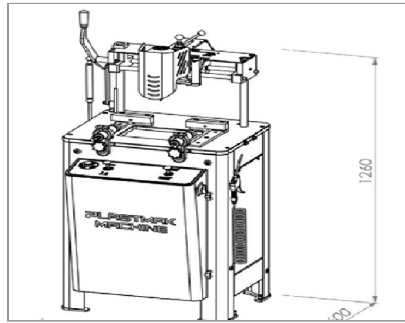

SC - 542 COPY ROUTER - 1P ALU

COPY ROUTER / COPY ROUTER

Hz = 50 Rpm = 12000 Kw = 0,75	V = 220 Kw = 0,75	Air 6 - 8 B bar 9 lt/min	105 kg	Lmin : 80 x : 280 y : 125 z : 50