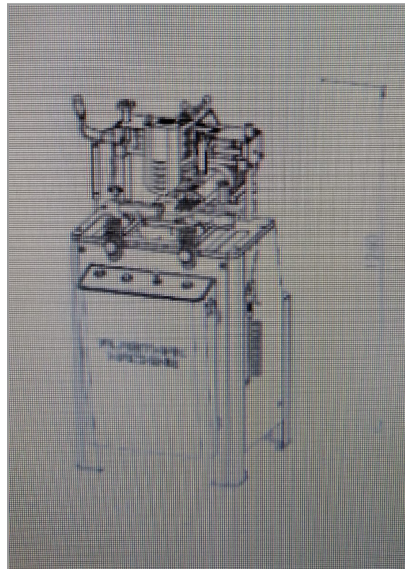

SC 502 COPY ROUTER WITH DRAIN SLOT 3P - ALU

COPY ROUTER / COPY ROUTER

H ₂ = 50 Rpm = 2500 Kw = 2.2	H ₂ = 50 Rpm = 1000 Kw = 0.5	V = 380 Kw = 2.5	Air 6 - 8 Bar 8 liter	150 kg	1100 x 1100 x 1100

ALPTECH INTERNATIONAL

Description:

DESCRIPTION :

Relevance with CE standards

Possibility of opening of hing slot ,level holes and water discharge channel of

Pvc profiles ,opration of the copy head on the vertical axis

Operation of triple driling system on horizontal axis

Angle position of water drain system universal template optional templet

Ability to work with triple driling ,milling or grooving system

Easy operationthanks to strong motor

Right conveyer system (1mt).

Product Code: PRO-406