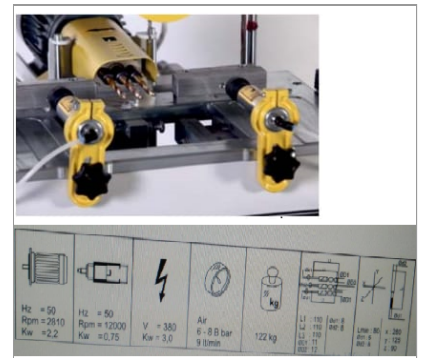

SC - 512 COPY ROUTER 3 P - ALU

COPY ROUTER / COPY ROUTER