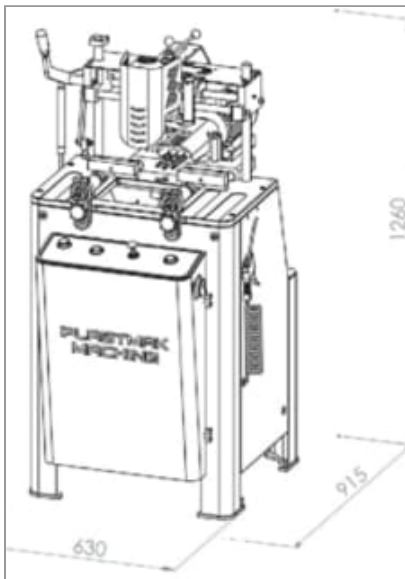

SC - 512 COPY ROUTER 3 P - ALU

COPY ROUTER / COPY ROUTER