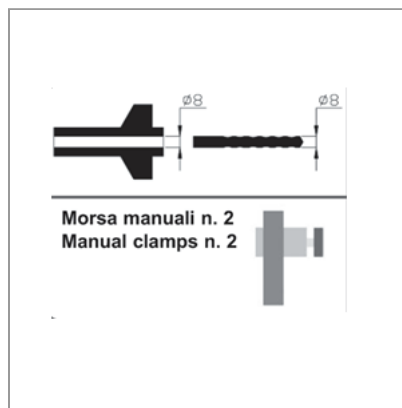

NEMO- PORTABLE COPY ROUTER

COPY ROUTER / COPY ROUTER