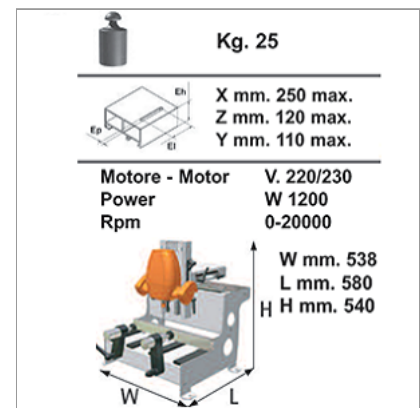

NEMO- PORTABLE COPY ROUTER

COPY ROUTER / COPY ROUTER