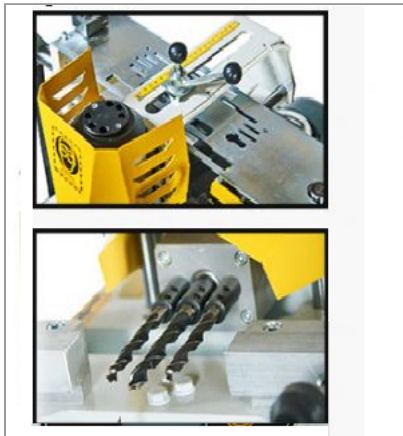

SC - 501 COPY ROUTER WITH DRAIN SLOT - 3P- PVC

COPY ROUTER / COPY ROUTER