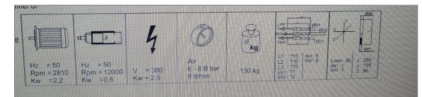

SC - 501 COPY ROUTER WITH DRAIN SLOT - 3P- PVC

COPY ROUTER / COPY ROUTER